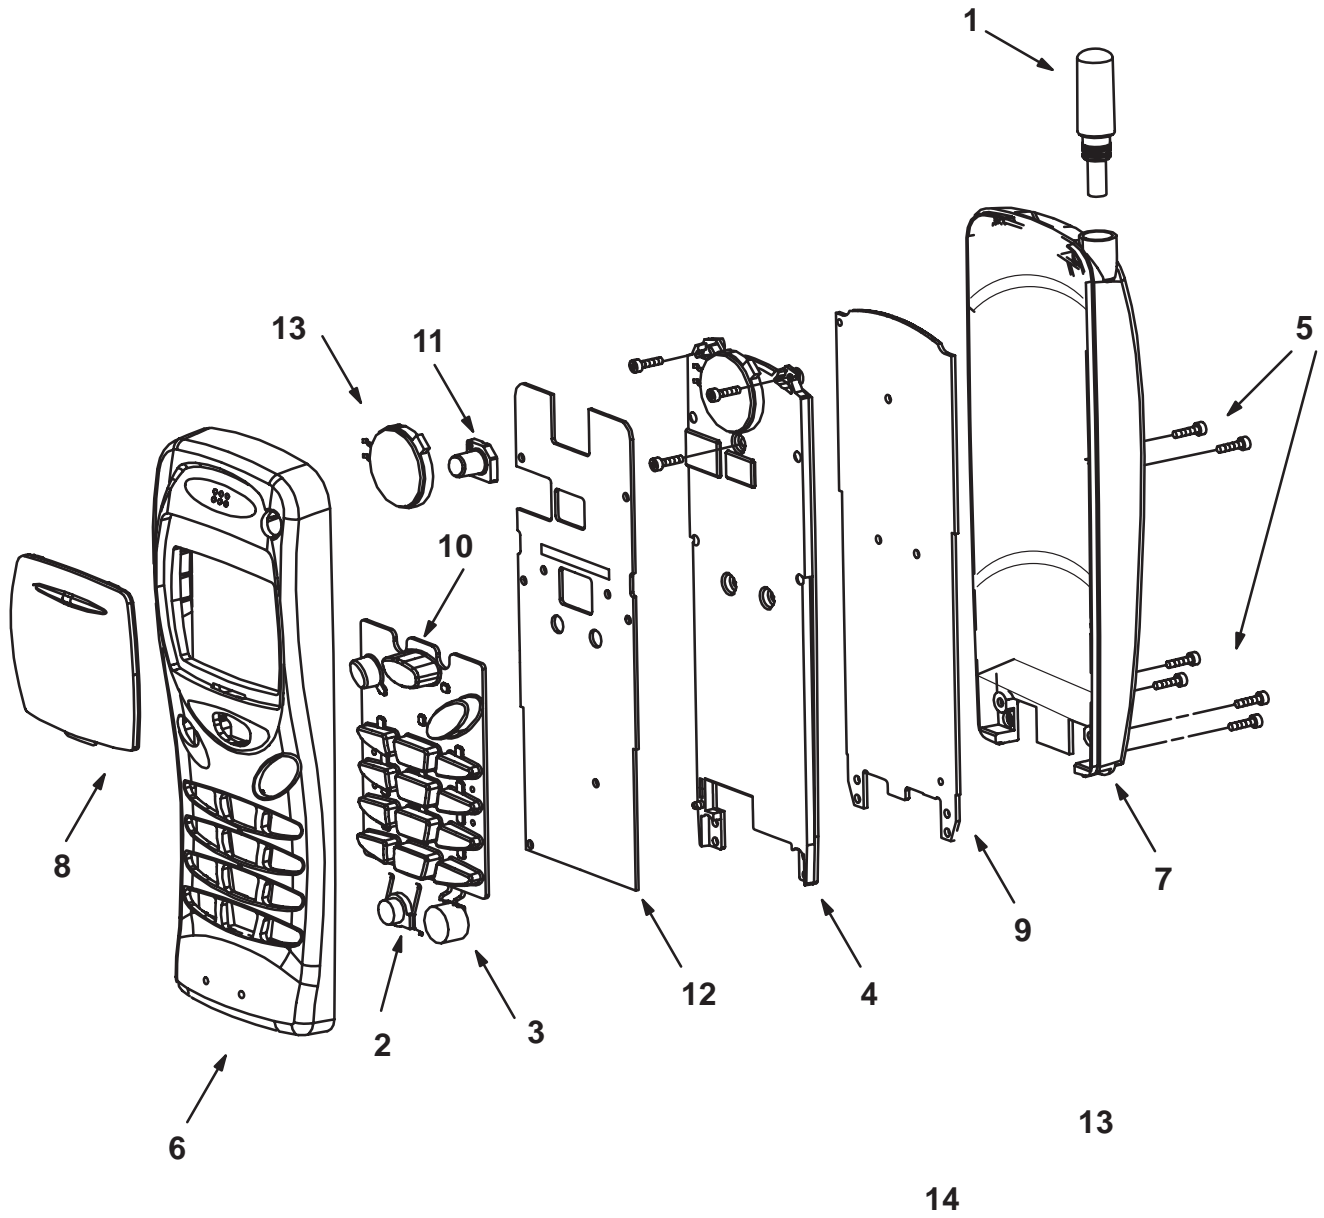

Programmes After Market Services

Appendix 1

Transceiver NHE-8

Exploded View of Transceiver NHE-8

Assembly Parts NHE-8

Item	Qty	Code	Description
1	1	0660126	ANTENNA HELICAL GSM 890-960MHZ
2	1	5140057	MIC+SPRING+RUBBER -42+-2DB 2.2K
3	1	5140059	BUZZER+SPRING CONTACTS 90DB 25R
4	1	0200883	GJ3 SYSTEM MODULE
5	5	6190003	SCREW M1.6X6 DMD00525 T6 BLK
6	1	9457740	A-COVER ASSY DMC00711 SIMPLEX
7	1	9457746	B COVER ASSEMBLY DMC00673 HD844
8	1	9457748	LENS DMC00728 (see note below)
	1	9480336	LENS ADHESIVE (see note below)
9	1	9467013	A-SHIELD PLATED DMC00676 HD844
10	1	9790240	PRINTED KEYMAT DMC00686 SIMPLEX
11	1	9790242	ON/OFF KEY PRINTED DMC00780 HD844
12	1	0200886	GU9 USER INTERFACE MODULE
13	1	5140055	SPEAKER ASSY
	1	9380115	CONTINUOUS SHEET 50 4D21663 29X35
	1	9450581	CONNECTOR COVER 3D25768 NHA-2NA

Note : Order these parts together

This page intentionally left blank.